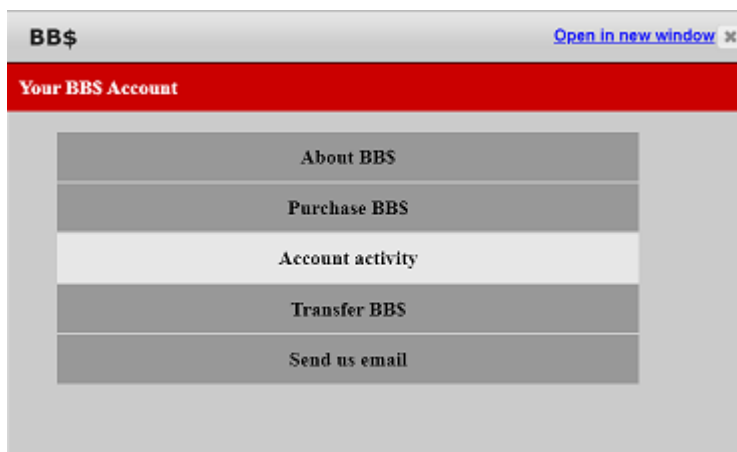

כיצד לבדוק כמה כסף יש לכם בחשבון BBO ?

לחצו על $BB ובתפריט בחרו Account activity.